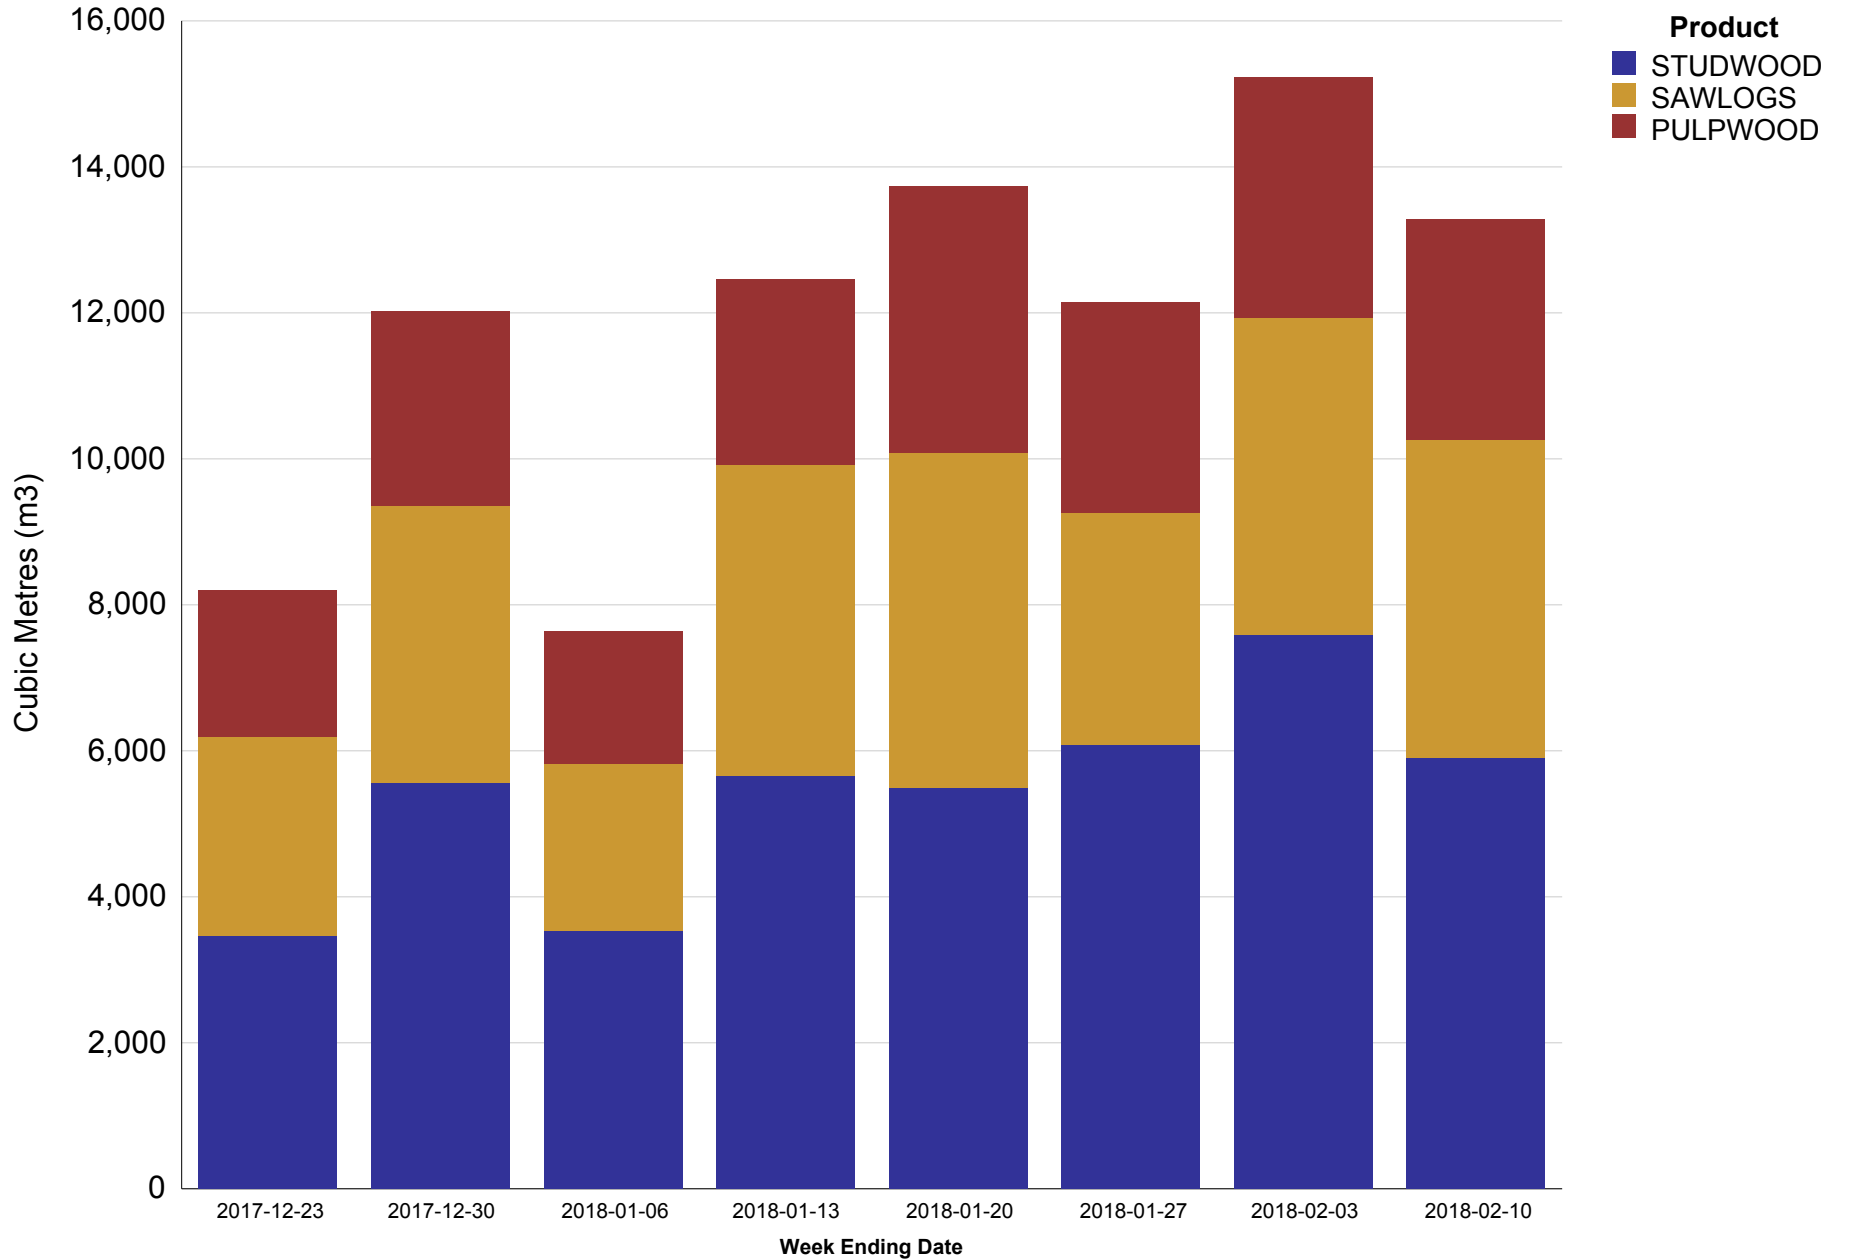

NB Private Wood Delivered to JDI Mills - Past 8 Weeks - VOLUME

NB Private Wood Delivered to JDI Mills - Past 8 Weeks - PRODUCTS

NB Private Wood Delivered to JDI Mills - Past 8 Weeks - VALUE