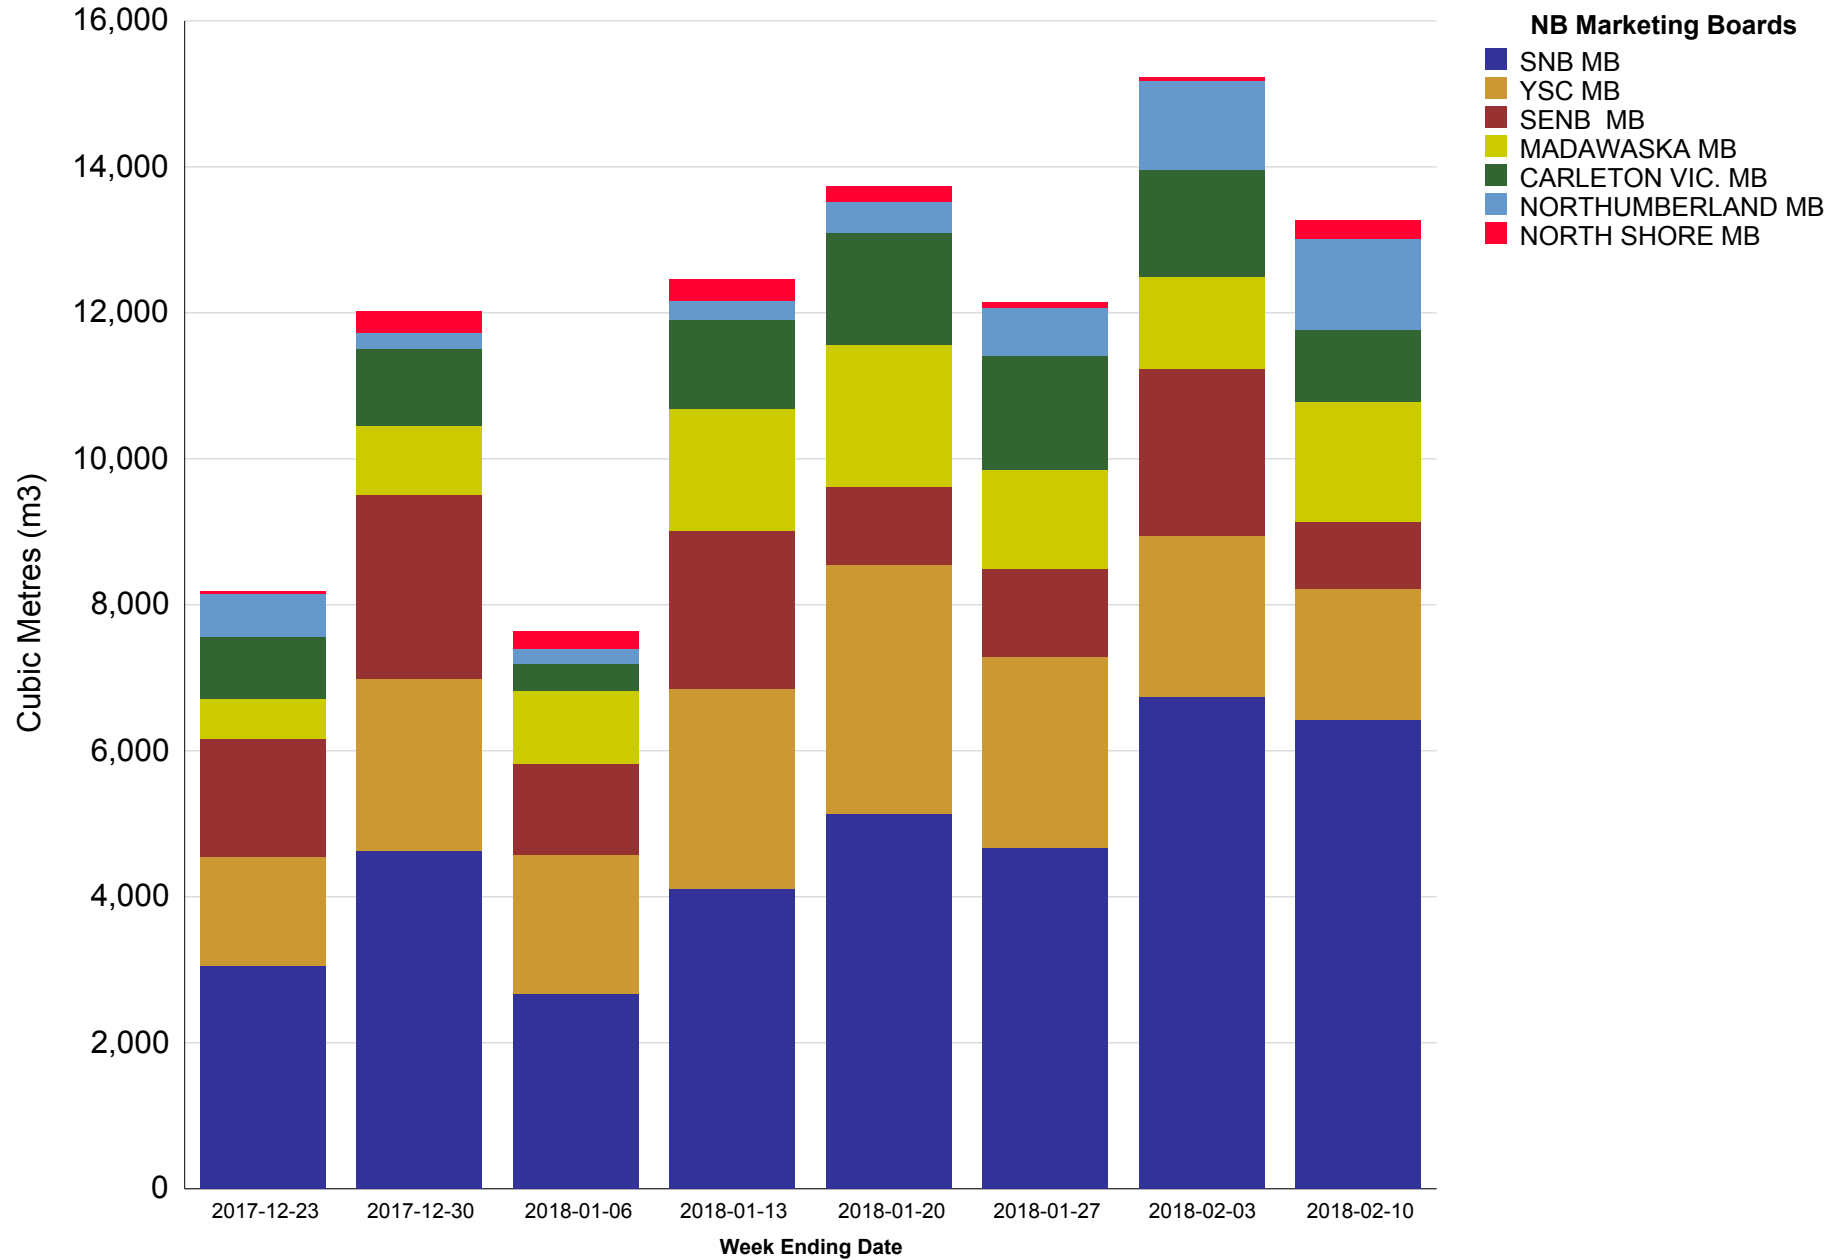

NB Private Wood Delivered to JDI Mills - Past 8 Weeks - VOLUME

NB Private Wood Delivered to JDI Mills - Past 8 Weeks - PRODUCTS

NB Private Wood Delivered to JDI Mills - Past 8 Weeks - VALUE