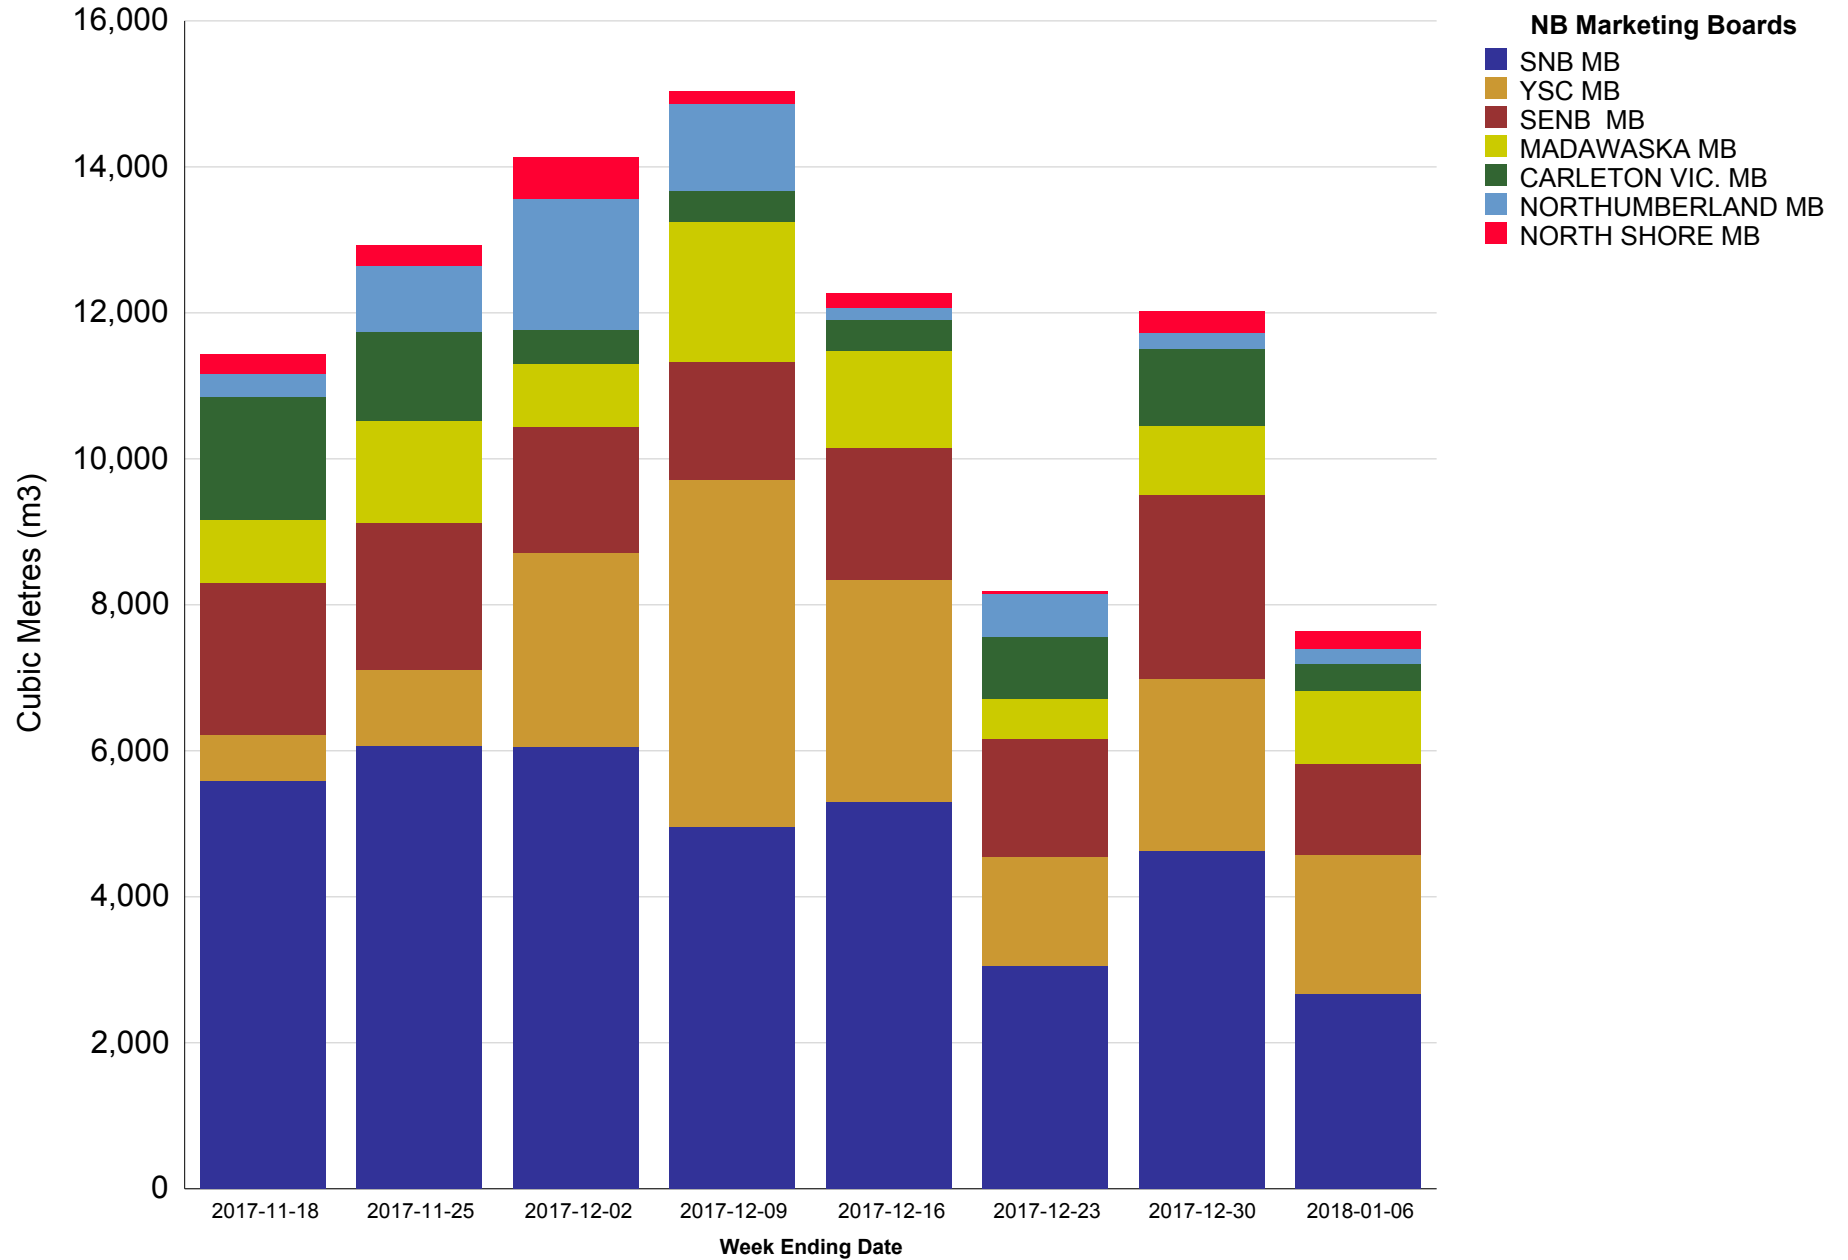

## NB Private Wood Delivered to JDI Mills - Past 8 Weeks - VOLUME

## NB Private Wood Delivered to JDI Mills - Past 8 Weeks - VALUE