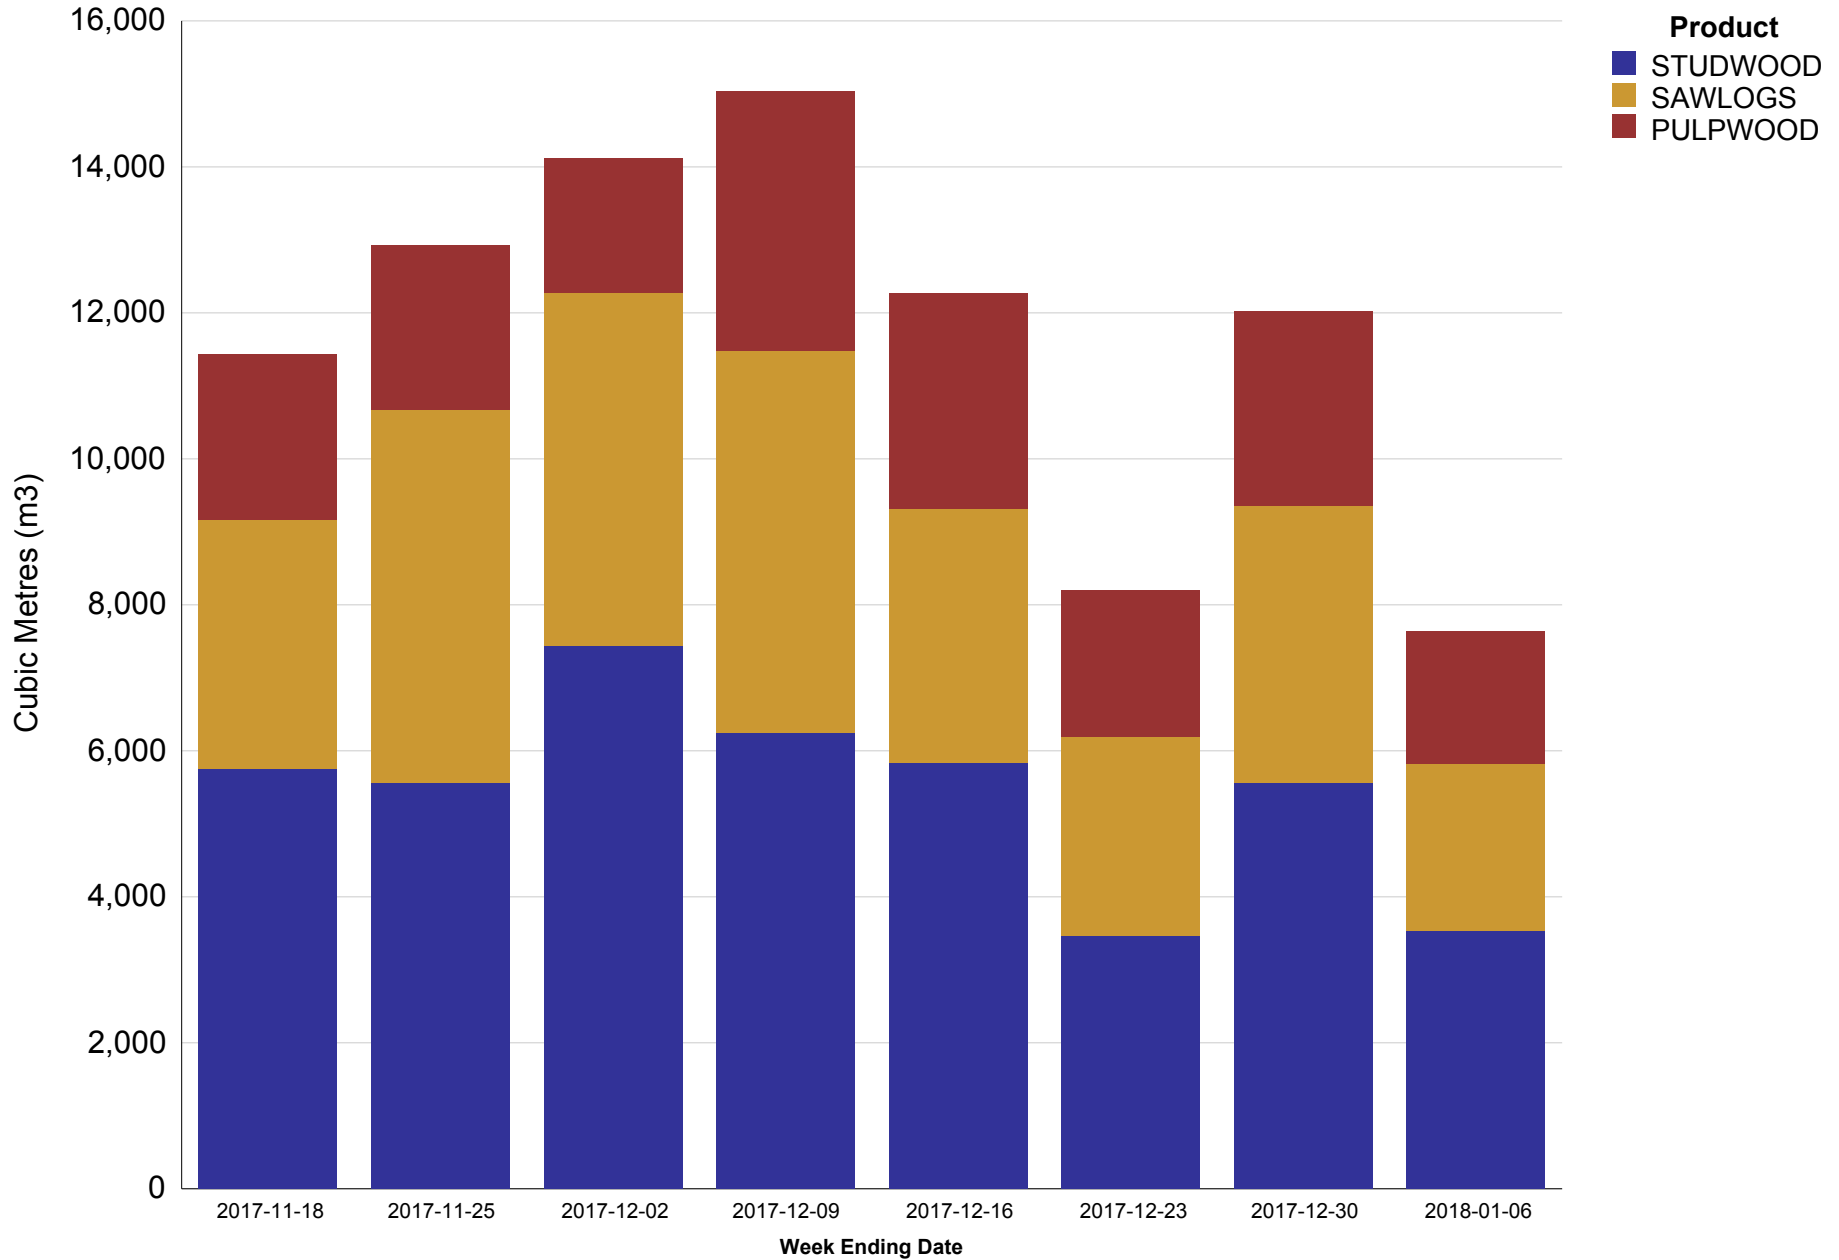

NB Private Wood Delivered to JDI Mills - Past 8 Weeks - PRODUCTS