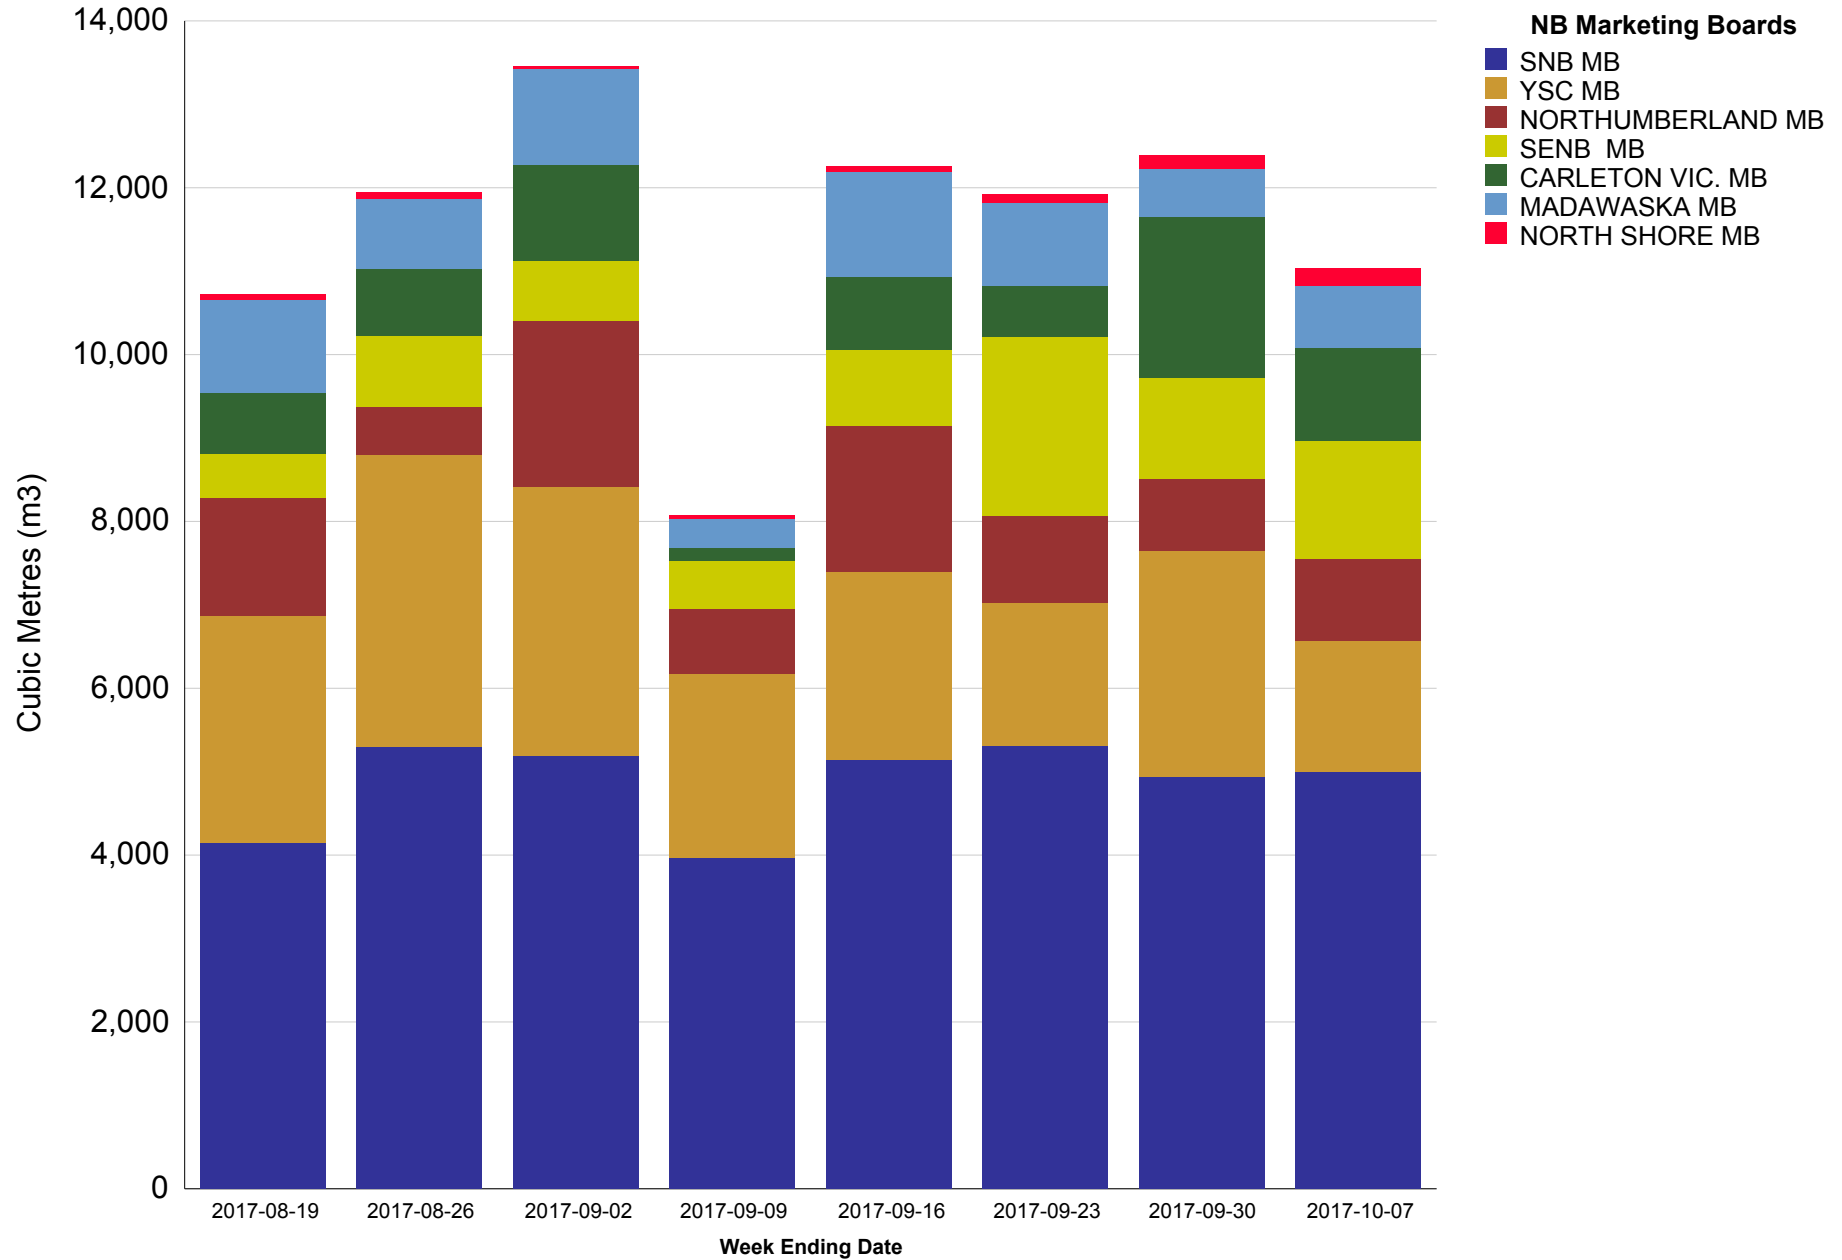

## NB Private Wood Delivered to JDI Mills - Past 8 Weeks - VOLUME

## NB Private Wood Delivered to JDI Mills - Past 8 Weeks - VALUE