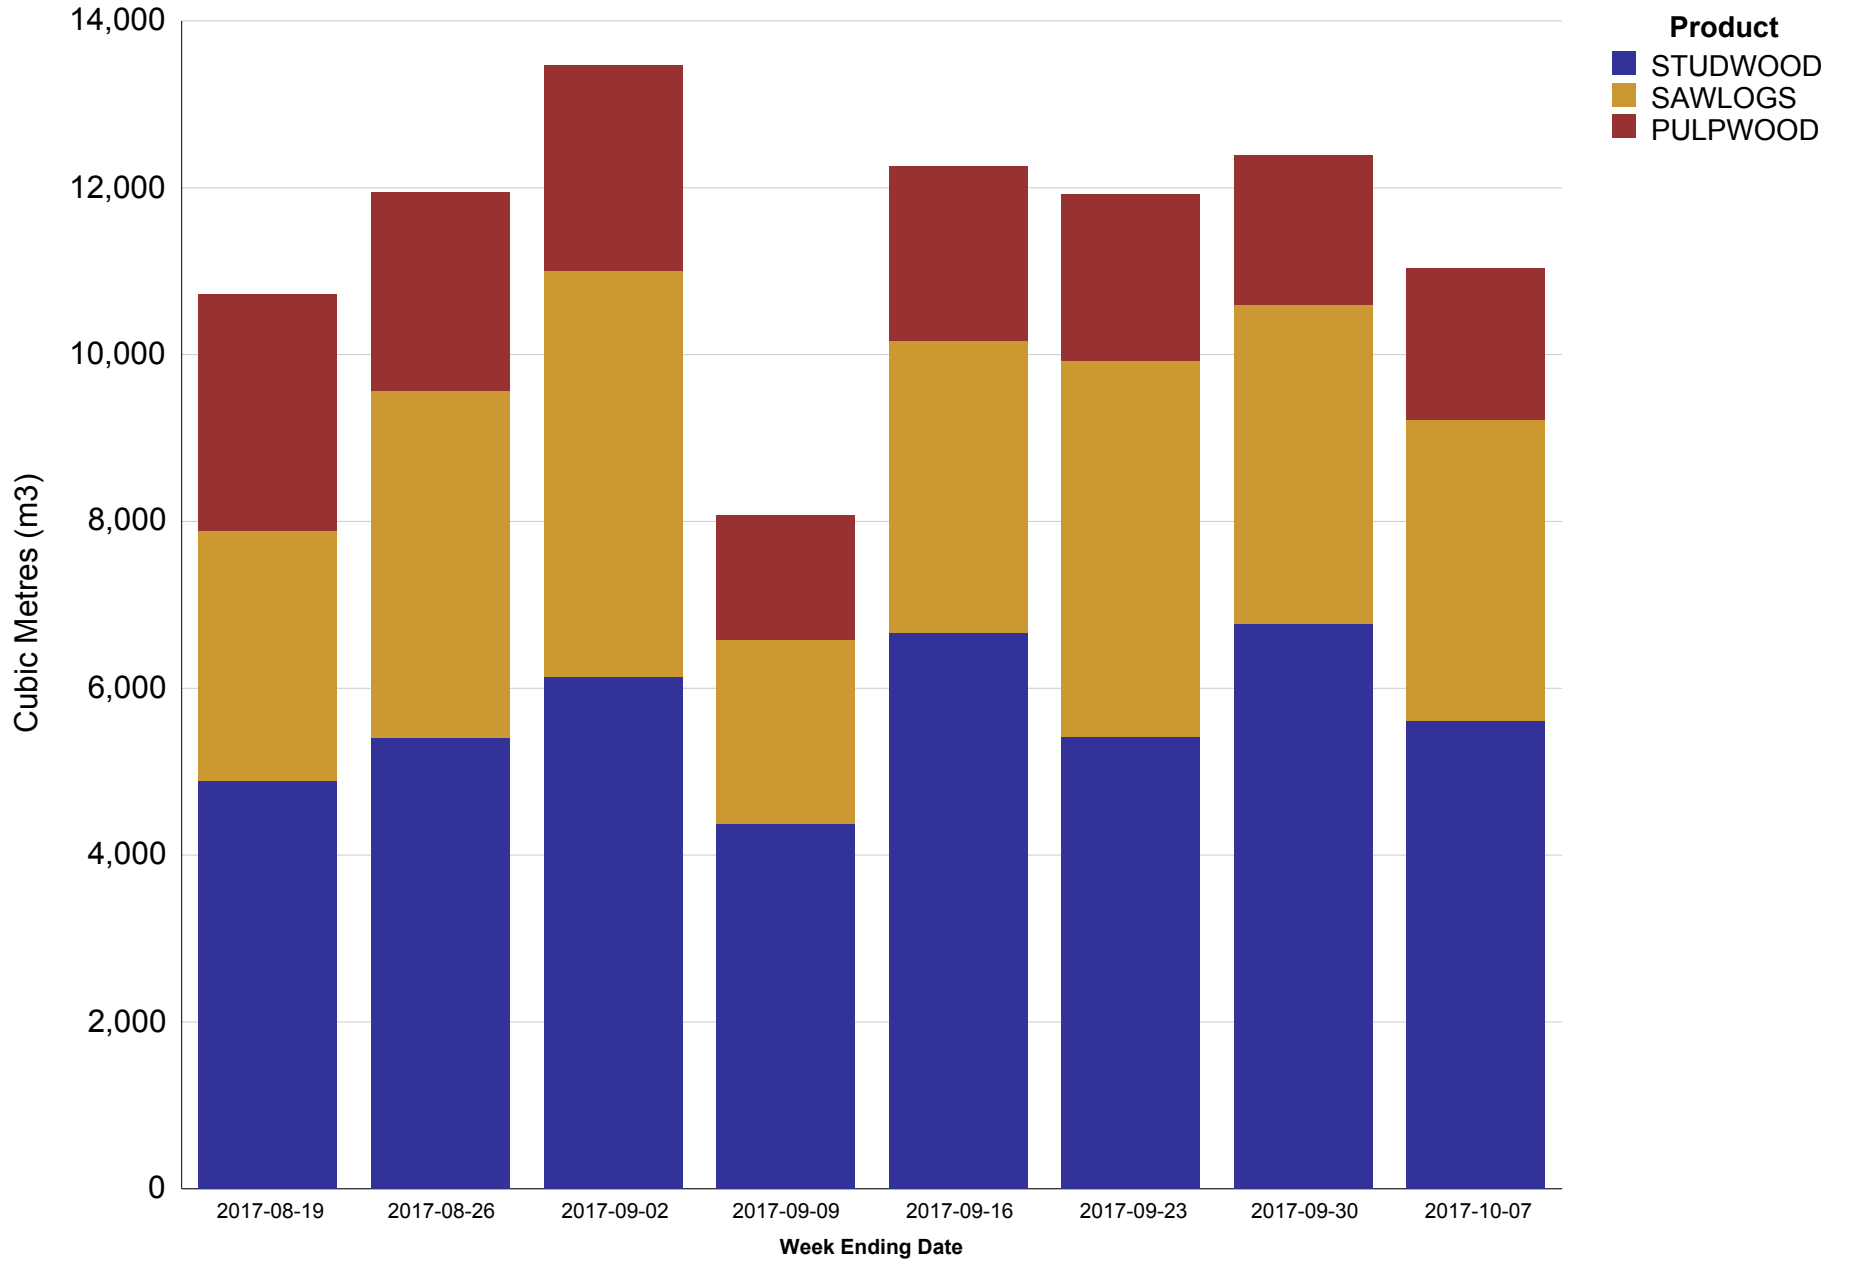

NB Private Wood Delivered to JDI Mills - Past 8 Weeks - PRODUCTS