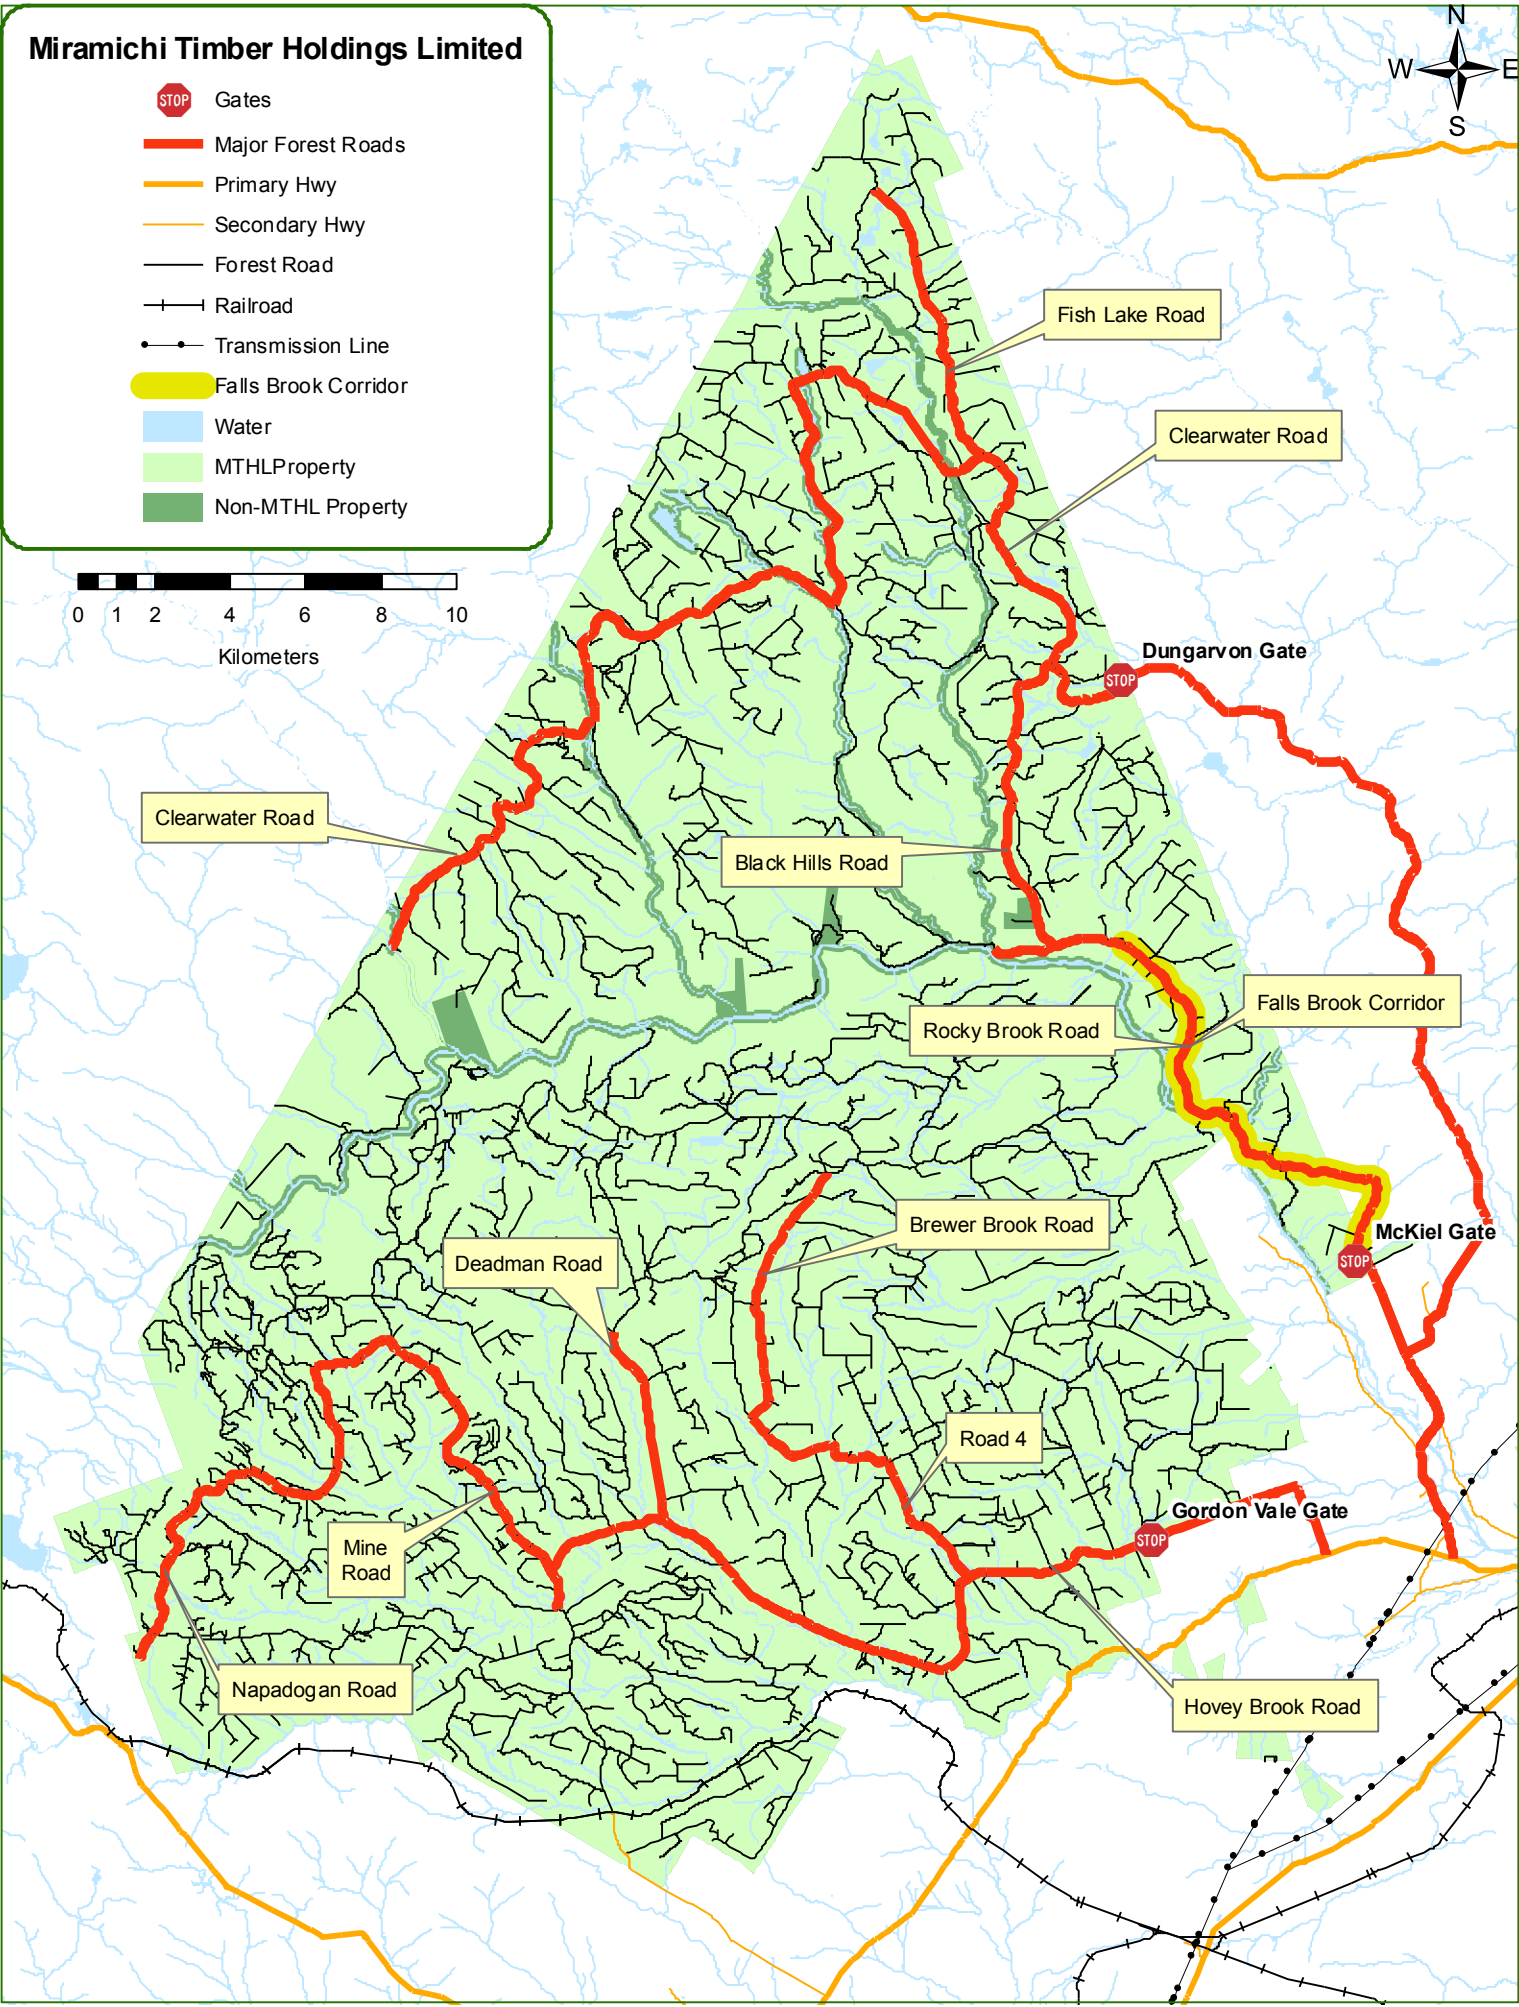

Miramichi Timber Holdings Limited

-  Gates
-  Major Forest Roads
-  Primary Hwy
-  Secondary Hwy
-  Forest Road
-  Railroad
-  Transmission Line
-  Falls Brook Corridor
-  Water
-  MTHL Property
-  Non-MTHL Property

Clearwater Road

Black Hills Road

Fish Lake Road

Clearwater Road

Dungarvon Gate

Rocky Brook Road

Falls Brook Corridor

Brewer Brook Road

McKiel Gate

Deadman Road

Road 4

Gordon Vale Gate

Mine Road

Napadogan Road

Hovey Brook Road